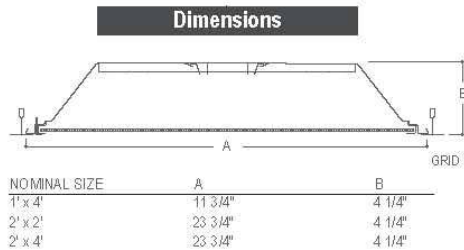

- *Virtually Maintenance Free operation*
- *High efficacy—Long life*
- *Excellent color rendering index (CRI)—80+ and in some cases 90+*
- *Choice of warm white to cool white (2,700–6,500 K) color temperature*
- *Instant start and re-strike operation*
- *No flickering, strobing, or noise*
- *Low-temperature operation*
- *Dimmable capability with some units*
- *High power factor: .90+*