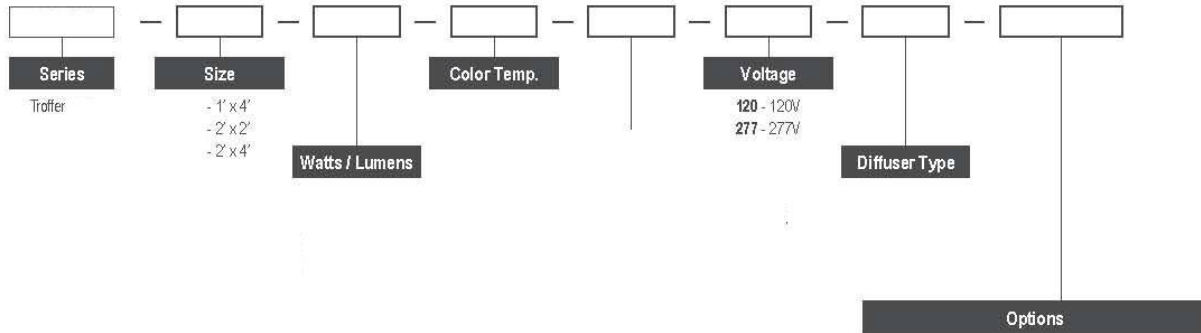

Multi - Troffer

LED, Fluorescent Warrior, Induction

Recessed Troffer

| |
|--------------|
| Project: |
| Comments: |
| Prepared by: |

- *Virtually Maintenance Free operation*
- *High efficacy—Long life*
- *Excellent color rendering index (CRI)—80+ and in some cases 90+*
- *Choice of warm white to cool white (2,700–6,500 K) color temperature*
- *Instant start and re-strike operation*
- *No flickering, strobing, or noise*
- *Low-temperature operation*
- *Dimmable capability with some units*
- *High power factor: .90+*

ORDERING INFORMATION:

Use with ADG Eco certified
 Induction Light 40-150 watts
 LED 4' or 2' lamping 18 watt
 Fluorescent Warrior T-5 54 watt HO or T-8 32 watt
 HO
 Specialty reflectors and lenses available