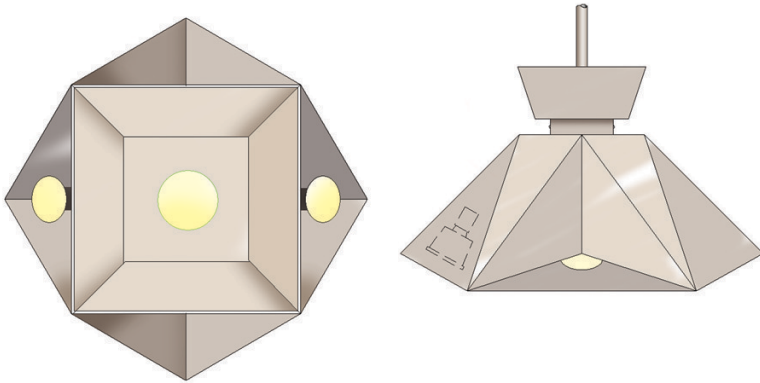

COW BELL HI-BAY FIXTURE w/ LED side lights

Application

GAS STATION
FAST FOOD RESTAURANT
FACTORY
GYMNASIUM