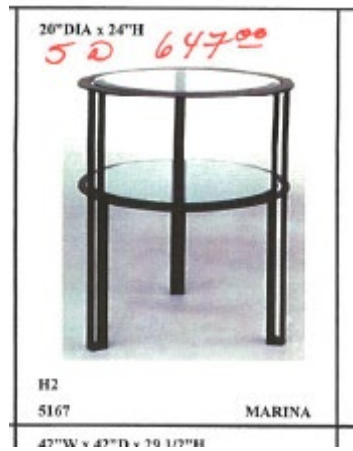

5029

1-2 3934-
1-2 4855-OVAL DINING
1-2 2320-OND

Need Dimensions

60"W x 16"D x 30"H

1 81307⁰⁰

K8
5000

BANCROFT

44" DIA x 30"H

1-1175⁰⁰

CHADWICK

5034CT

NEWPORT

2-2 1990⁰⁰

5034CT

PHOENIX

1x only sale - 30% off

adg lighting

architectural detail group

1x only sale – 30% off

adg lighting
architectural detail group

84 1/2" W x 42" D x 30 1/2" H
1 Q 10,534⁰⁰

is or reproductions
ESK.
 MILTON

5260
1- Q 2495⁰⁰

Need Dimensions