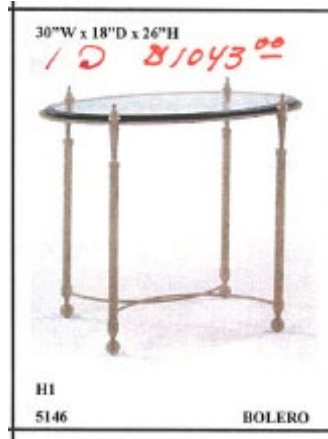

5029

1-2 3934-
1-2 4855-OVAL DINING
1-2 2320-OND

Need Dimensions

60"W x 16"D x 30"H

1 81307⁰⁰

K8
5000

BANCROFT

44" DIA x 30"H

1-1175⁰⁰

CHADWICK

5034CT

NEWPORT

2-2 1990⁰⁰

5034CT

PHOENIX

1x only sale - 30% off

adg lighting

architectural detail group

1x only sale – 30% off

adg lighting
architectural detail group

84 1/2" W x 42" D x 30 1/2" H
1 Q 10,534⁰⁰

is or reproductions
ESK.
 MILTON

5260
1- Q 2495⁰⁰

Need Dimensions