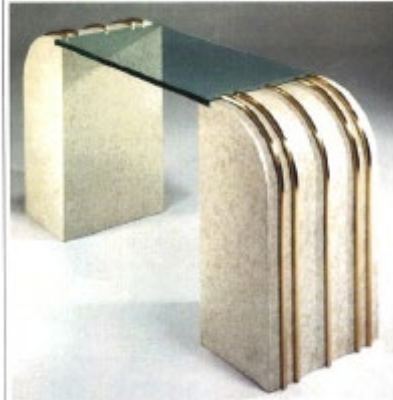

21 1/2"W x 19 1/2"D x 18"H
1 Q 739⁰⁰

O6
5110 FONTANA

1x only sale – 30% off

adg lighting
architectural detail group

90491-11
1-2 7,775-

64" DIA x 12.5" H

5006CS

4 2780⁰⁰
5A