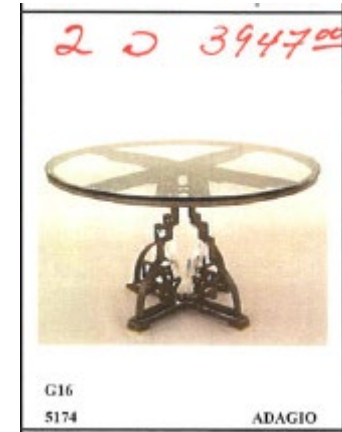

5029

1-2 3934-
1-2 4855-OVAL DINING
1-2 2320-OND

Need Dimensions

60"W x 16"D x 30"H

1 81307⁰⁰

K8
5000

BANCROFT

44" DIA x 30"H

1-1175⁰⁰

CHADWICK

5034CT

NEWPORT

2-2 1990⁰⁰

5034CT

PHOENIX

1x only sale - 30% off

adg lighting

architectural detail group

1x only sale – 30% off

adg lighting
architectural detail group

84 1/2" W x 42" D x 30 1/2" H
1 Q 10,534⁰⁰

is or reproductions
ESK.
 MILTON

5260
1- Q 2495⁰⁰

Need Dimensions