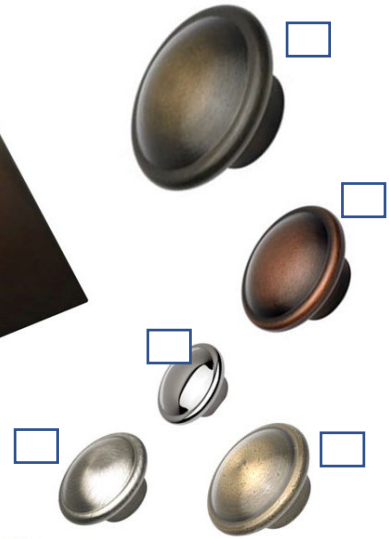

Giacometti

Organic Dk bronze
or gold

Textured Bronze
black w gold rub

Texture black with pewter rub

Color Range
Antiqued brass, oiled bronze,
copper & polished/ vintage Nickel

Light antique brass

unlacquered brass

Oil rub bronze/ dark antique brass

medium antique brass

Matte black

Champagne variation

Proudly made in the USA

note: colors will vary based on your monitor.

adg custom-color kits can be requested for a fee