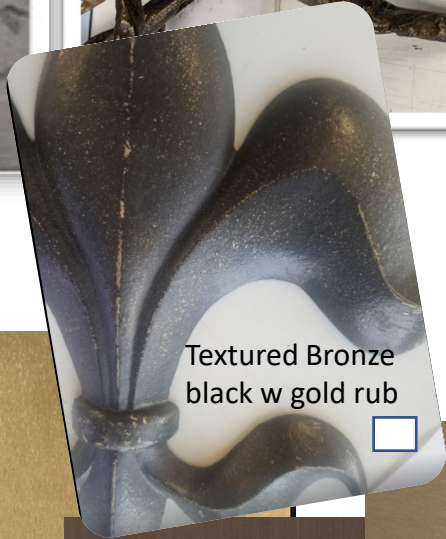

Giacometti

Organic Dk bronze
or gold

Textured Bronze
black w gold rub

Texture black with pewter rub

Color Range
Antiqued brass, oiled bronze,
copper & polished/ vintage Nickel

Light antique brass

unlacquered brass

Oil rub bronze/ dark antique brass

medium antique brass

Matte black

Champagne variation

Proudly made in the USA

note: colors will vary based on your monitor.

adg custom-color kits can be requested for a fee