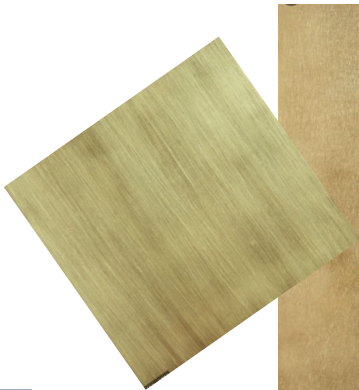

Giacometti

Organic Dk bronze
or gold

Textured Bronze
black w gold rub

Texture black with pewter rub

Color Range
Antiqued brass, oiled bronze,
copper & polished/ vintage Nickel

Light antique brass

unlacquered brass

Oil rub bronze/ dark antique brass

medium antique brass

Matte black

Champagne variation

Proudly made in the USA

note: colors will vary based on your monitor.

adg custom-color kits can be requested for a fee