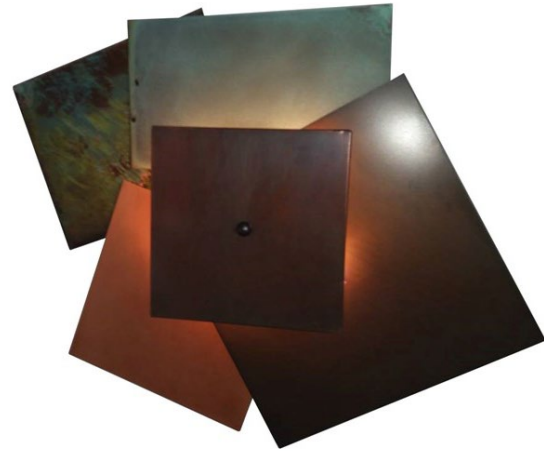

Giacometti

Organic Dk bronze
or gold

Textured Bronze
black w gold rub

Texture black with pewter rub

Color Range
Antiqued brass, oiled bronze,
copper & polished/ vintage Nickel

Light antique brass

unlacquered brass

Oil rub bronze/ dark antique brass

medium antique brass

Matte black

Champagne variation

Proudly made in the USA

note: colors will vary based on your monitor.

adg custom-color kits can be requested for a fee