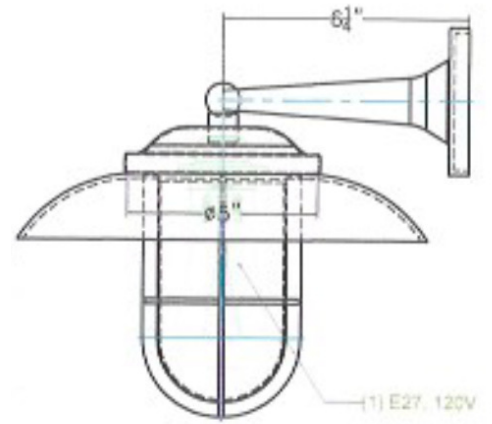

lantern

#9008-mb1-br-w-ba √ brass bar-stock light
shown with clear glass
shown in oiled bronze finish
apx 11.5" w - frame floats away from wall
custom sizes available