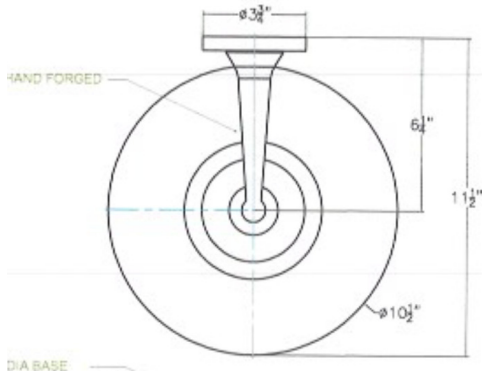

lantern

#9008-mb1-br-w-ba √ brass bar-stock light
shown with clear glass
shown in oiled bronze finish
apx 11.5" w - frame floats away from wall
custom sizes available