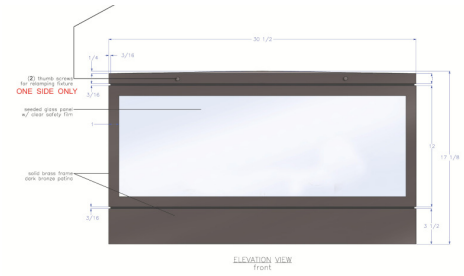

Pilaster Light

Bel Air Bronze LED Light Panel © 2-2015

Bar-stock brass modern & transitional
shown with 'oiled bronze rub finish
seeded glass
~ Custom Sizes Available ~

Agoura Hills Newport Beach Dealers Nationwide US & Canada
818. 597. 9494 t EcoCA@adgmail.com
www.ArchitecturalDetailGroup.com
www.GreenHotelLighting.com
www.adgLighting.com