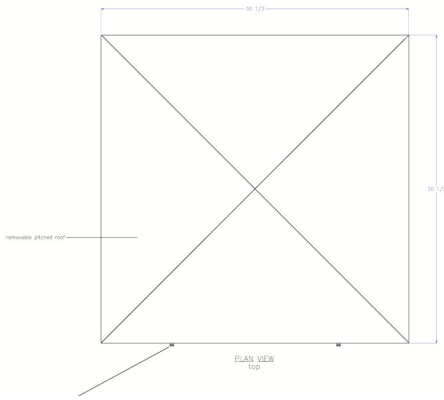

Pilaster Light

Bel Air Bronze LED Light Panel © 2-2015

Bar-stock brass modern & transitional
shown with 'oiled bronze rub finish
seeded glass
~ Custom Sizes Available ~

Agoura Hills Newport Beach Dealers Nationwide US & Canada
818. 597. 9494 t EcoCA@adgmail.com
www.ArchitecturalDetailGroup.com
www.GreenHotelLighting.com
www.adgLighting.com