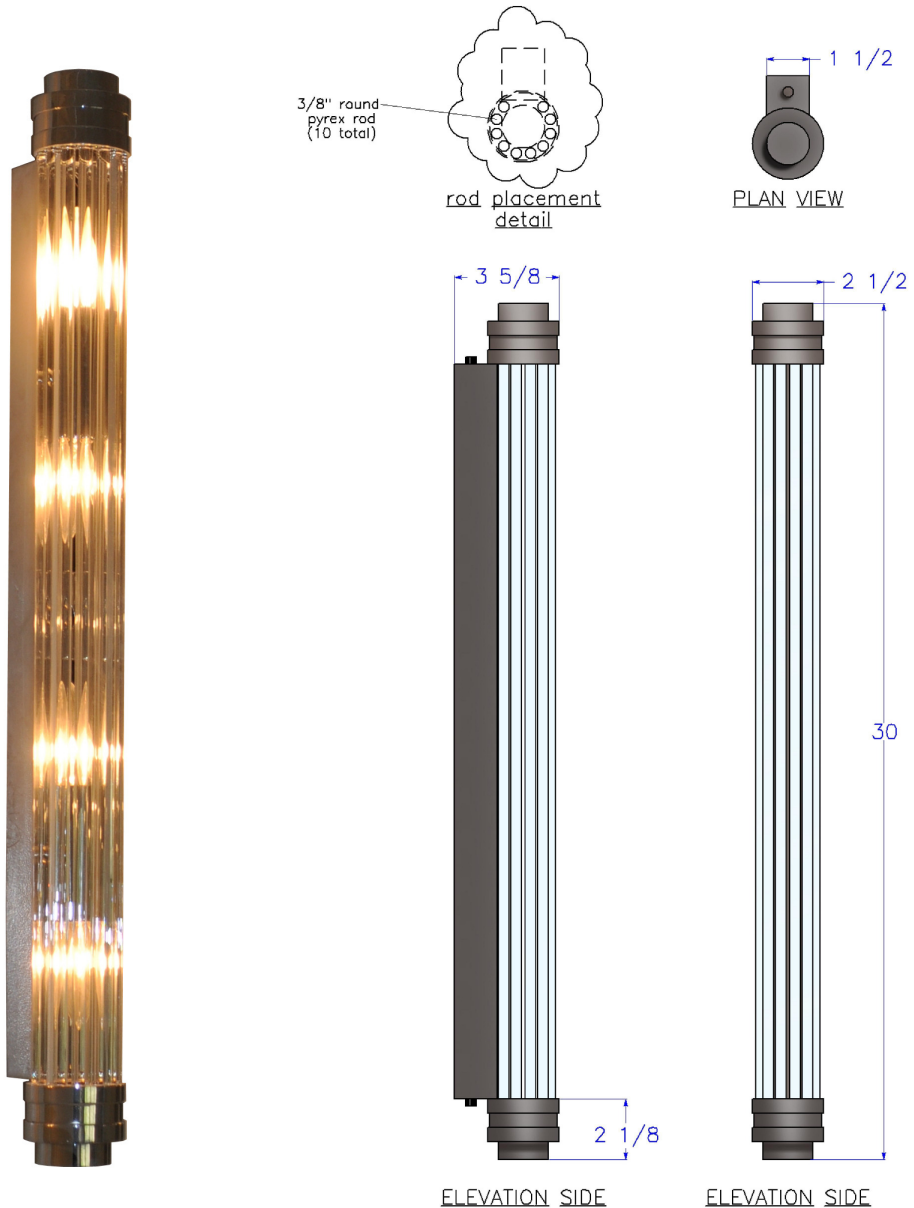

Sconce

90762-cb4-gl-w-gl
 Nickel plated & Pyrex glass
 Sconce
 3^{5/8} " Projection cylinder + top
 Customizable sizes available