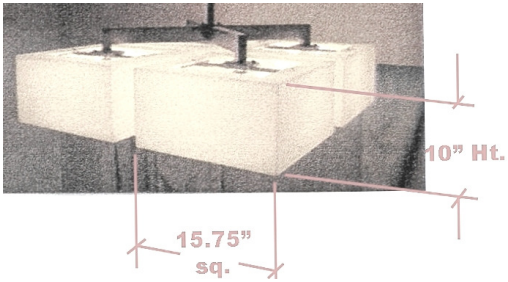

### # 90500-4-mb4-fa

Giant Linen shade by ADG Lighting  
Shown with white linen

- 36" wide x 10" high shade + drop -

-  
may use LED, or Incandescent Lamping  
Custom Sizes Available

Agoura Hills Newport Beach Dealers Nationwide US & Canada  
818. 597. 9494 t [EcoCA@adgmail.com](mailto:EcoCA@adgmail.com)  
[www.ArchitecturalDetailGroup.com](http://www.ArchitecturalDetailGroup.com)  
[www.GreenHotelLighting.com](http://www.GreenHotelLighting.com)  
[www.adgLighting.com](http://www.adgLighting.com)