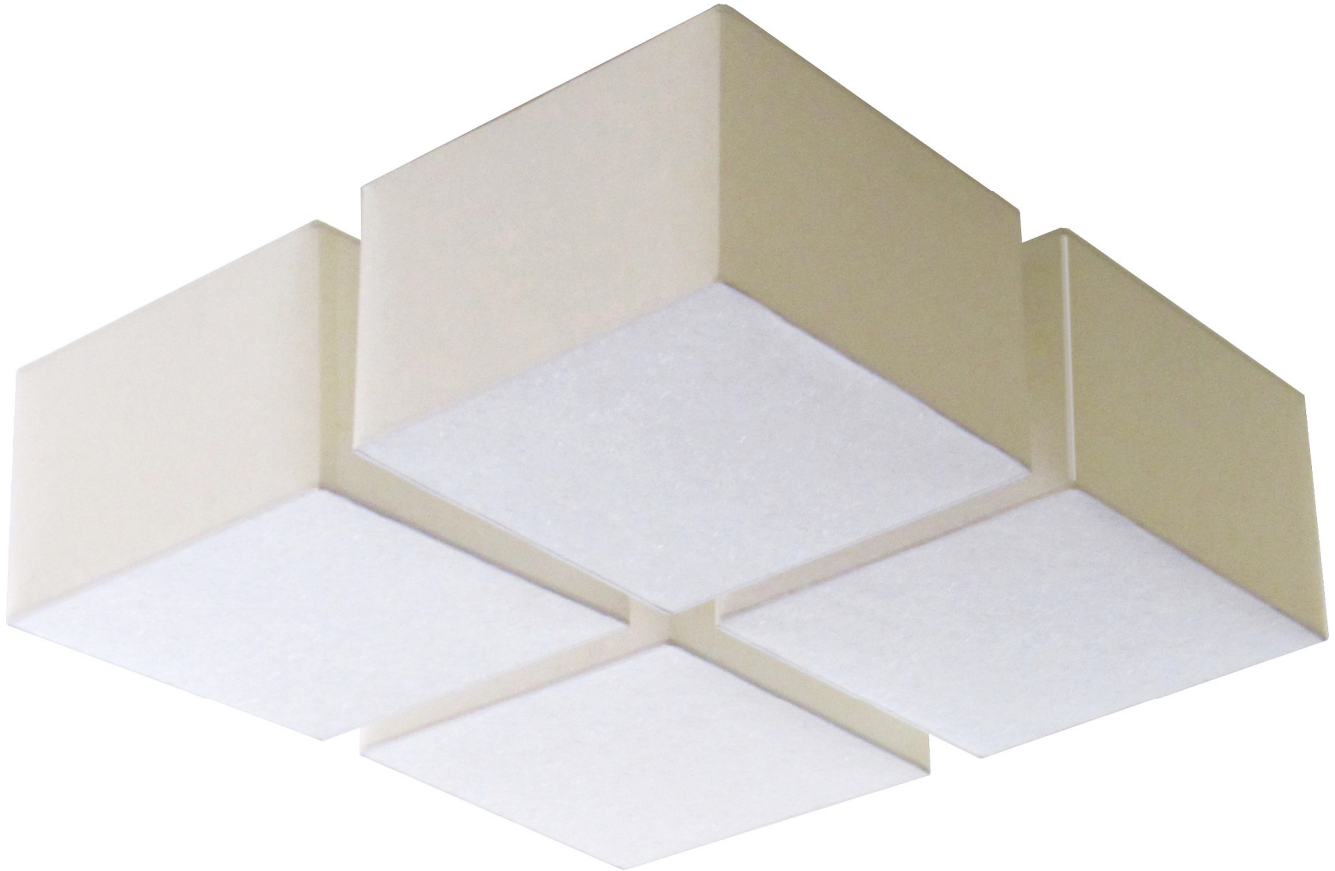

## Pendant

### # 90500-4-mb4-fa

Giant Linen shade by ADG Lighting  
Shown with white linen

- 36" wide x 10" high shade + drop -

-  
may use LED, or Incandescent Lamping  
Custom Sizes Available

Agoura Hills Newport Beach Dealers Nationwide US & Canada  
818. 597. 9494 t [EcoCA@adgmail.com](mailto:EcoCA@adgmail.com)  
[www.ArchitecturalDetailGroup.com](http://www.ArchitecturalDetailGroup.com)  
[www.GreenHotelLighting.com](http://www.GreenHotelLighting.com)  
[www.adgLighting.com](http://www.adgLighting.com)