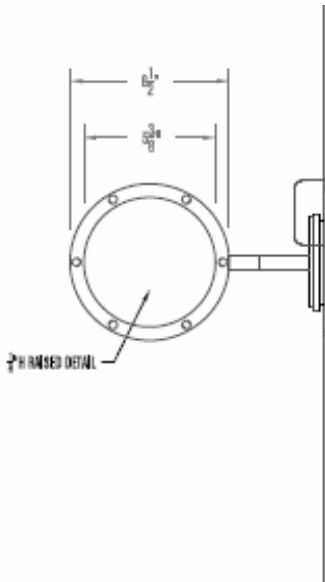

Sconce

81560—mb1-ss-w-ba
Water jet cut stainless steel sconce
contemporary light ~ mid century stylized
shown with oiled bronze finish & sandblasted lens
~ may be seated in either direction
Custom Sizes Available