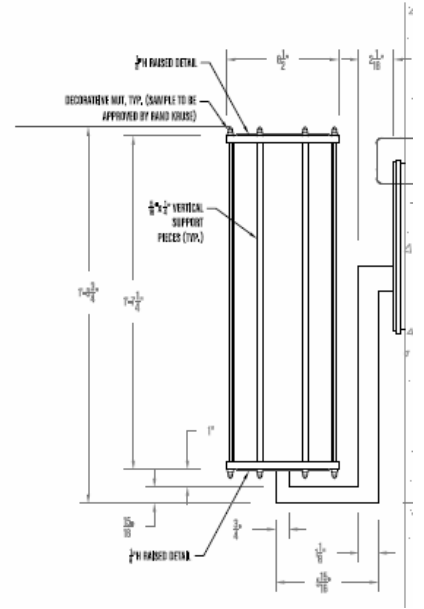

Sconce

81560—mb1-ss-w-ba
Water jet cut stainless steel sconce
contemporary light ~ mid century stylized
shown with oiled bronze finish & sandblasted lens
~ may be seated in either direction
Custom Sizes Available