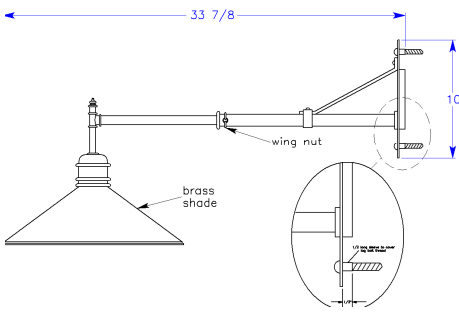

Fixture

80599-mb1-br-w-sh
 Brass Industrial-wall Lantern
 transitional lighting
 Shown with bronze Finish

Custom Sizes & Materials Available

Agoura Hills Newport Beach Dealers Nationwide US & Canada
 818. 597. 9494 t EcoCA@adgmail.com
www.ArchitecturalDetailGroup.com
www.GreenHotelLighting.com
www.adgLighting.com