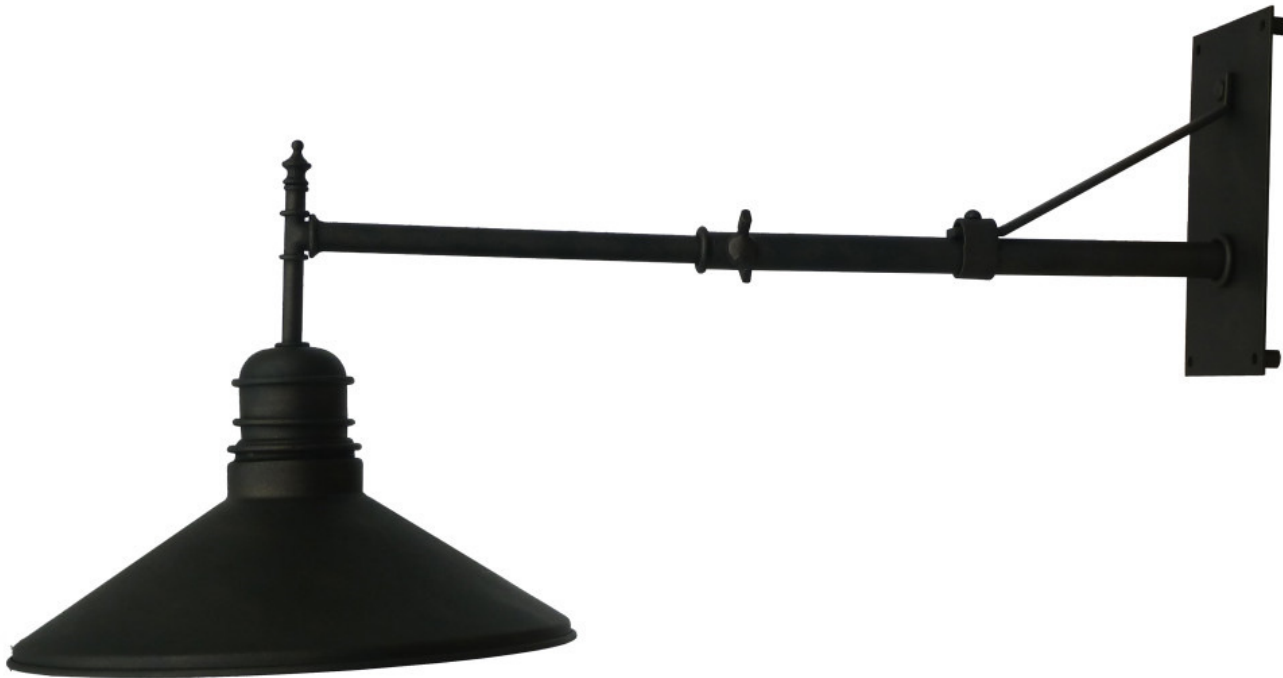

Fixture

80599-mb1-br-w-sh
 Brass Industrial-wall Lantern
 transitional lighting
 Shown with bronze Finish

Custom Sizes & Materials Available

Agoura Hills Newport Beach Dealers Nationwide US & Canada
 818. 597. 9494 t EcoCA@adgmail.com
www.ArchitecturalDetailGroup.com
www.GreenHotelLighting.com
www.adgLighting.com