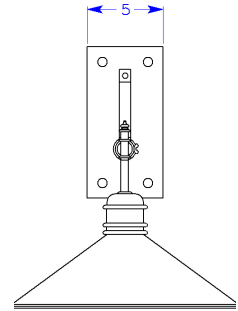

Fixture

80599-mb1-br-w-sh
 Brass Industrial-wall Lantern
 transitional lighting
 Shown with bronze Finish

Custom Sizes & Materials Available

Agoura Hills Newport Beach Dealers Nationwide US & Canada
 818. 597. 9494 t EcoCA@adgmail.com
www.ArchitecturalDetailGroup.com
www.GreenHotelLighting.com
www.adgLighting.com