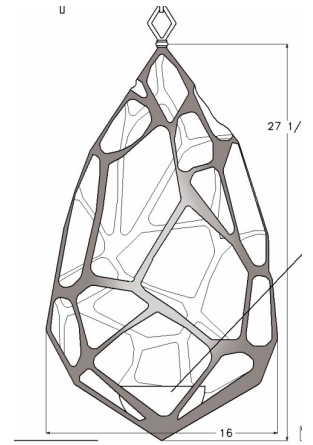

Sconce

#77678-LED-al-h-ba
Jet cut aluminum light modern
As a sconce option A
shown with dual paint finish
Textured Bronze Fleck exterior & Golden Textured Interior
15" diameter ±
Custom Sizes Available
Honeycomb Pendant light fixture

Agoura Hills Newport Beach Dealers Nationwide US & Canada
818. 597. 9494 t EcoCA@adgmail.com
www.ArchitecturalDetailGroup.com
www.GreenHotelLighting.com
www.adgLighting.com

Sconce

#77678-LED-al-h-ba
Jet cut aluminum light modern
As a sconce option B Concept
shown with dual paint finish
Textured Bronze Fleck exterior & Golden
Textured Interior
15" diameter ±
Custom Sizes Available