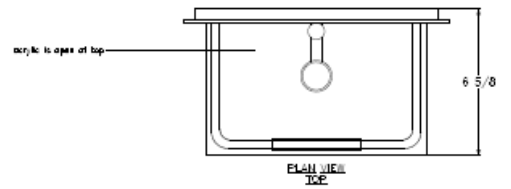

adg inc.
 eco LIGHTING PRODUCTS
Wall Light

#5033-cb1-ac-br-sh

bent acrylic lens
 solid metal light modern & transitional
 shown with clear lens and oil rub bronze finish
 Custom Sizes & Mounting Available