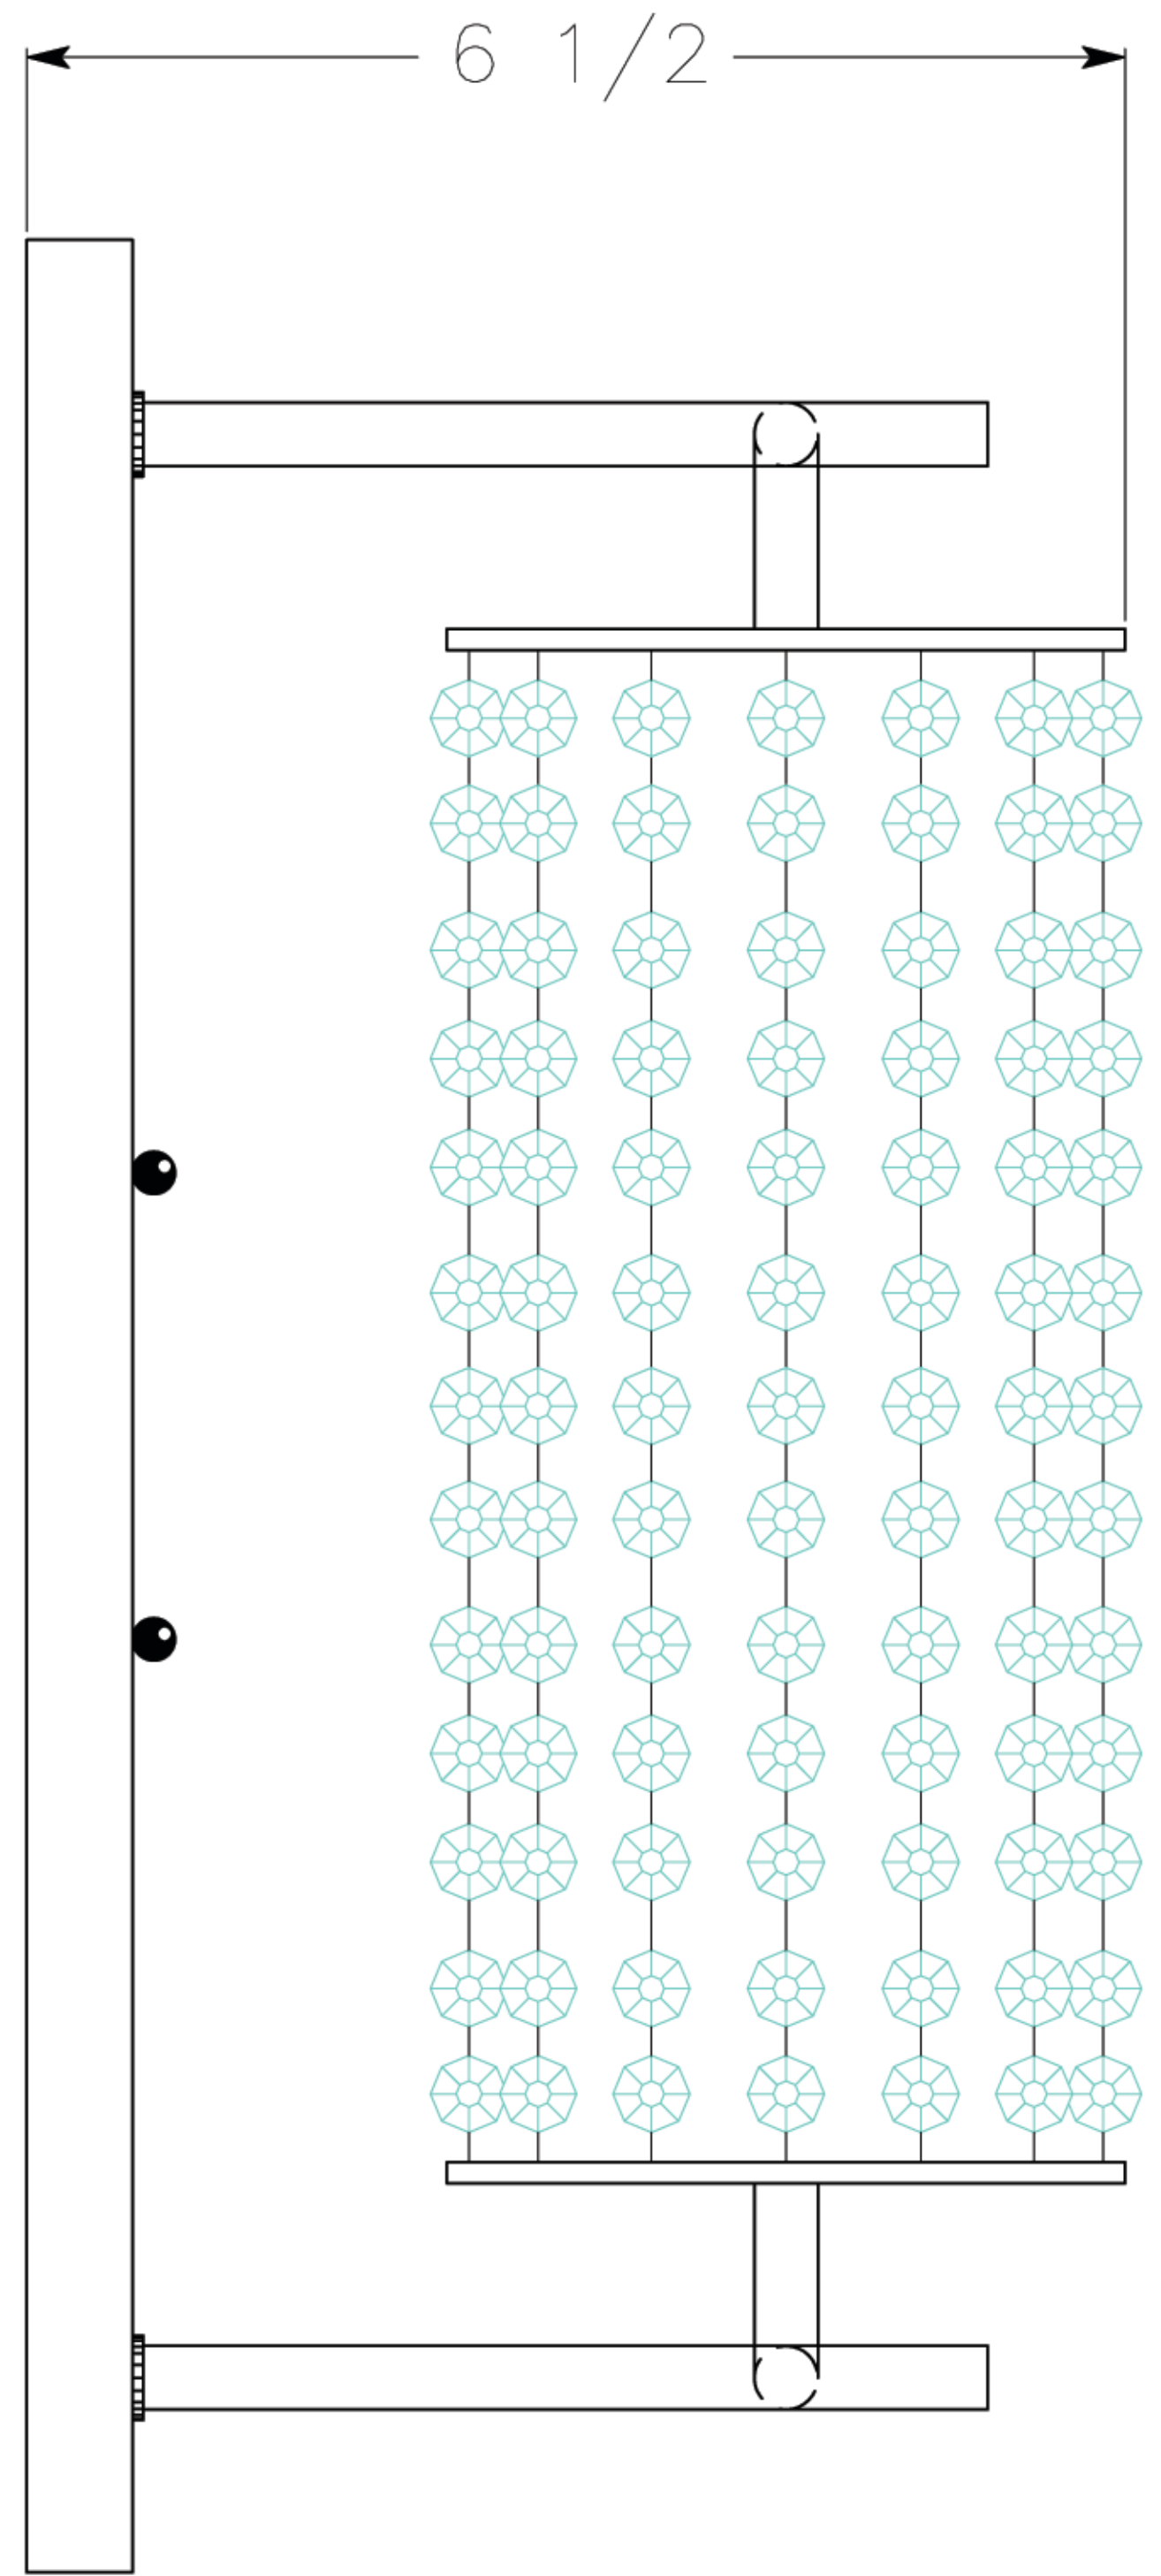

PLAN

ELEVATION  
FRONT VIEW

ELEVATION  
SIDE VIEW

*ADG Lighting*

---

**BEADED WALL SCONCE**