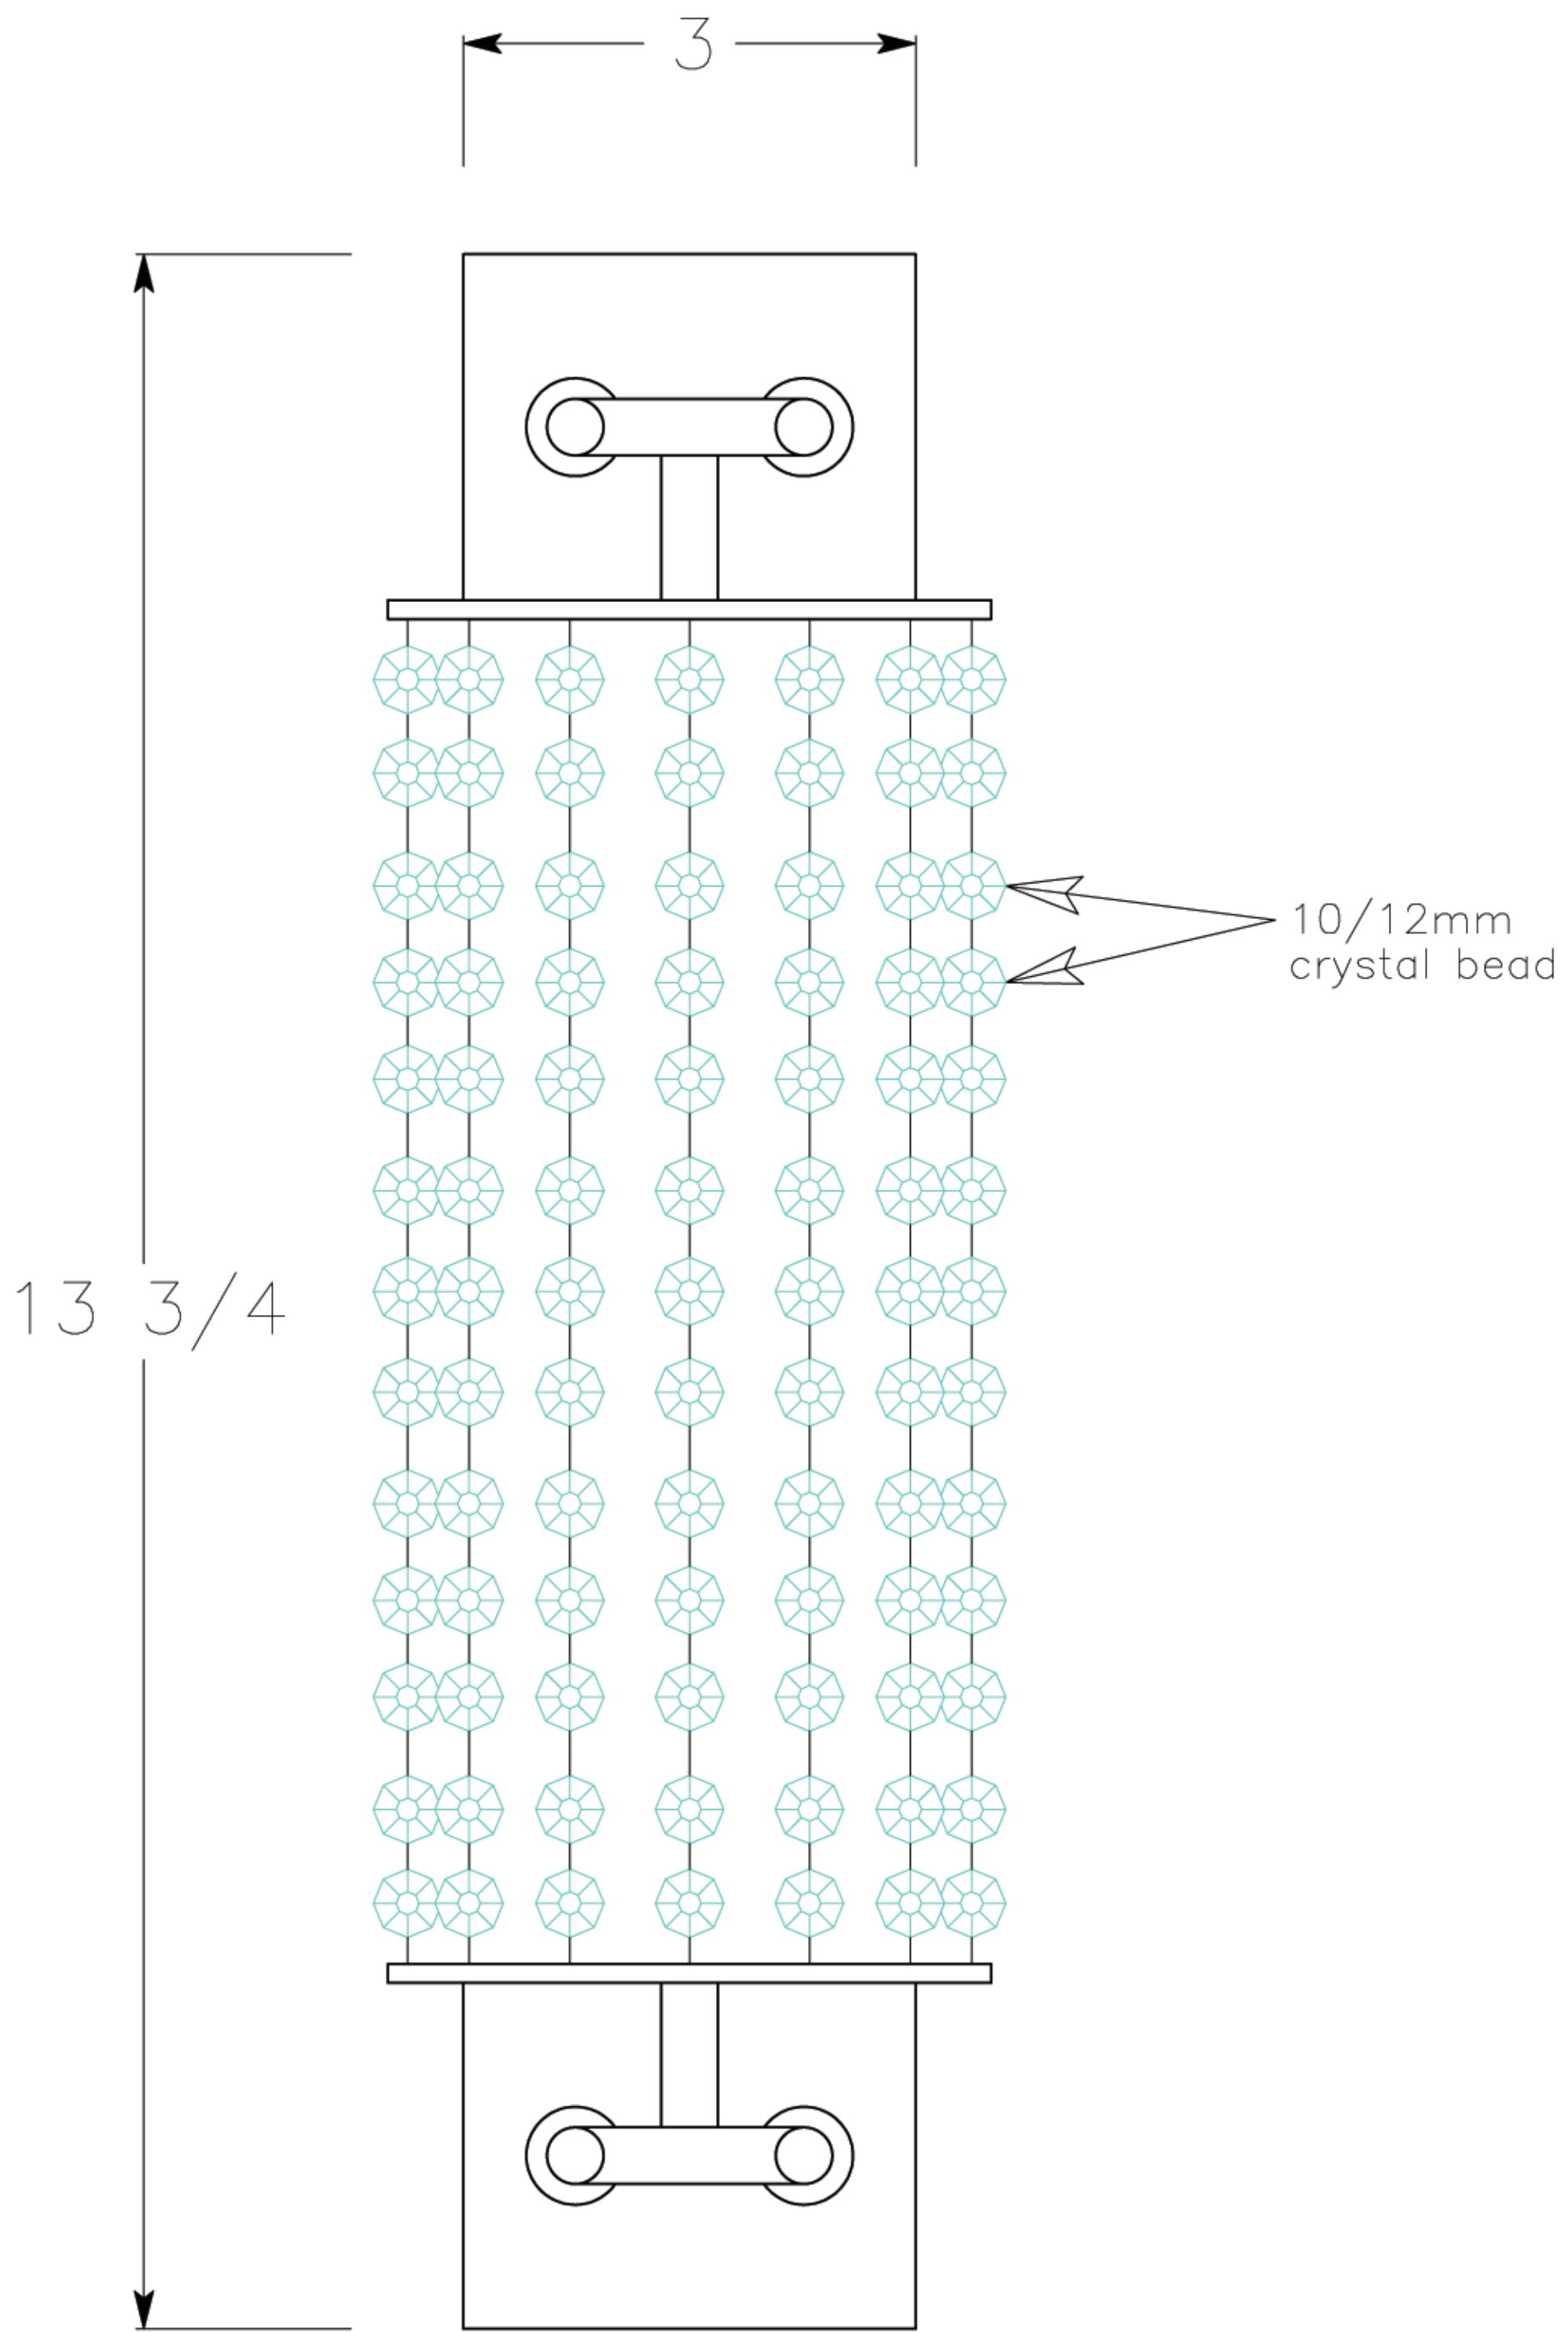

PLAN

ELEVATION  
FRONT VIEW

ELEVATION  
SIDE VIEW

*ADG Lighting*

---

**BEADED WALL SCONCE**