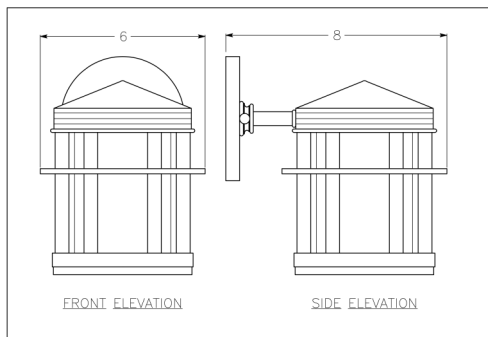

Sconce/ Lantern

5186-LED-br-w-ba

Copper Bronze Wall Light Contemporary | ADG Lighting

Petite with Frosted Lens. Custom sizes available

Agoura Hills Newport Beach Dealers Nationwide US & Canada
818. 597. 9494 t EcoCA@adgmail.com
www.ArchitecturalDetailGroup.com
www.GreenHotelLighting.com
www.adgLighting.com