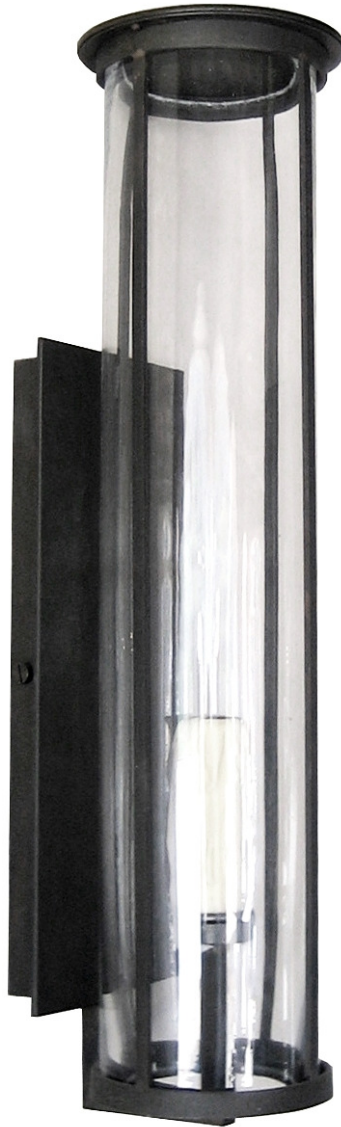

Sconce

5180-cbl-br-s-ba

Lindsey Sconce/ Bristol Sconce

19" tall x 4.5" wide x 5.5" projection ~ shown with clear Pyrex

Solid brass ~ shown in oil bronze finish

Custom Sizes available

Agoura Hills Newport Beach Dealers Nationwide US & Canada
818. 597. 9494 t EcoCA@adgmail.com
www.ArchitecturalDetailGroup.com
www.GreenHotelLighting.com
www.adgLighting.com