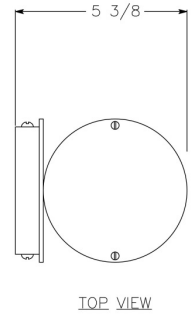

Sconce

5180-cbl-br-s-ba

Lindsey Sconce/ Bristol Sconce

19" tall x 4.5" wide x 5.5" projection ~ shown with clear Pyrex

Solid brass ~ shown in oil bronze finish

Custom Sizes available

Agoura Hills Newport Beach Dealers Nationwide US & Canada
818. 597. 9494 t EcoCA@adgmail.com
www.ArchitecturalDetailGroup.com
www.GreenHotelLighting.com
www.adgLighting.com