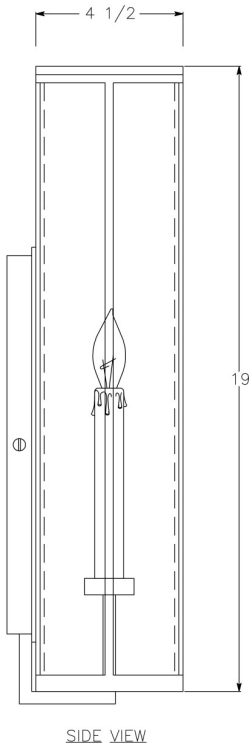

Sconce

5180-cbl-br-s-ba

Lindsey Sconce/ Bristol Sconce

19" tall x 4.5" wide x 5.5" projection ~ shown with clear Pyrex

Solid brass ~ shown in oil bronze finish

Custom Sizes available

Agoura Hills Newport Beach Dealers Nationwide US & Canada
818. 597. 9494 t EcoCA@adgmail.com
www.ArchitecturalDetailGroup.com
www.GreenHotelLighting.com
www.adgLighting.com