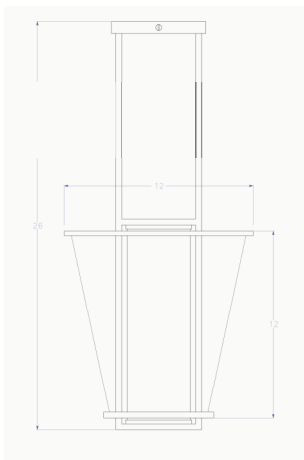

Pendant

2000-mb1-br-h-ba Conical Glass Pendant
26" tall x 12" wide with LED or Incandescent
~ shown with clear Pyrex outer and Frosted cylinder inside
Solid brass ~ shown in oil bronze finish
Custom Mounting available please specify